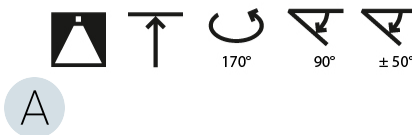

GENERAL

Series: Sign Diva Dancer
Subseries: Sign Diva Dancer
Brand: Prolicht
Division: Architectural
Mounting Type: Suspension
Mounting Location: Ceiling
Subcategory: Pendant

PHYSICAL

Shape: Round
Diameter (mm): 850
Diameter (in): 33 7/16
Height (mm): 870
Height (in): 34 1/4
Light Distribution: Adjustable / Direct
Weight (kg): 9.8
Weight (lbs): 21.56
Diffuser: PMMA - Opal / Micro-Prism / Sparkling Secret / Vintage Industrial
Fixture Finish: SSR / BKV / CWI / CRY / HAB / UFT / ITA / RUA / FTG / MYG / LOD / PUS / FRO / FUP / KIA / POP / BLS / SPG / MEY / GOH / GUM / CHC / COM / ABZ / JAG / OBR / MOS / ROR
Fixture Material: Extruded Aluminum / Steel

ELECTRICAL

Lamp Type: LED (Zhaga Standard)
Input Wattage (W): 96.8
Total Output Wattage (W): 76.8
Dimming: Tri-Mode (Non-Dimming and Phase Dimming (120Vac only) and 0-10V Dimming)
Driver Included: Yes
Driver Location: Integrated
Driver Type: Constant Current - Universal
Driver Class: Class 2
Input Voltage (V): 120 - 277
Constant Current (MA): 600

LED

Color Temperature (°K): 3000 / 3500 / 4000
Max. Delivered Lumen (lm): 11160 / 11388 / 11620
CRI: >90 CRI
Lamp Life (hrs): 50000

OPTICAL

Adjustability: Rotational Canopy 170°; Tilting Canopy ±50°; Tilting Head ±90°

RATINGS AND CERTIFICATIONS

Certified By: Certified for North American Standards
IP rating: IP20